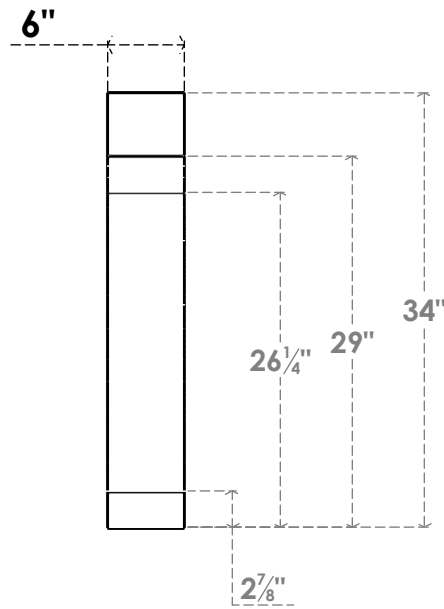

ITEM NUMBER: BRCPC060X34000X34000LEC

6"W X 34"D X 34"H LEGACY ARCHITECTURAL GRADE PVC CLOSED KNEE BRACE

SIDE PROFILE

FRONT PROFILE

ISOMETRIC

EKENA MILLWORK
2300 WEST MAIN ST.
CLARKSVILLE, TX 75426
TOLL FREE: 866-607-0453
WWW.EKENAMILLWORK.COM

NOTES

1. INSTALLATION TO BE COMPLETED IN ACCORDANCE WITH MANUFACTURER'S SPECIFICATIONS.
2. DRAWING MAY NOT BE TO SCALE
3. THIS DRAWING IS INTENDED FOR DESIGN AND PLANNING PURPOSES ONLY.
4. ALL INFORMATION CONTAINED HEREIN WAS CURRENT AT THE TIME OF DEVELOPMENT BUT MUST BE REVIEWED AND APPROVED BY THE PRODUCT MANUFACTURER TO BE CONSIDERED ACCURATE.
5. ARCHITECTURAL GRADE PVC PRODUCTS ARE MADE FROM EXPANDED CELLULAR PVC AND COME NATURALLY WHITE BUT MAY BE PAINTED