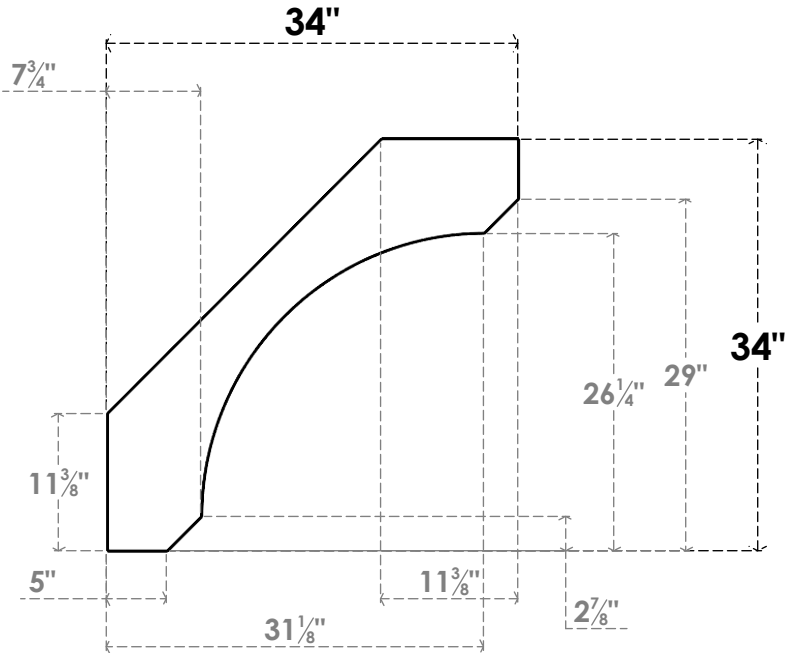

ITEM NUMBER: BRCPC060X34000X34000LEC

6"W X 34"D X 34"H LEGACY ARCHITECTURAL GRADE PVC CLOSED KNEE BRACE

SIDE PROFILE

FRONT PROFILE

ISOMETRIC

EKENA MILLWORK
2300 WEST MAIN ST.
CLARKSVILLE, TX 75426
TOLL FREE: 866-607-0453
WWW.EKENAMILLWORK.COM